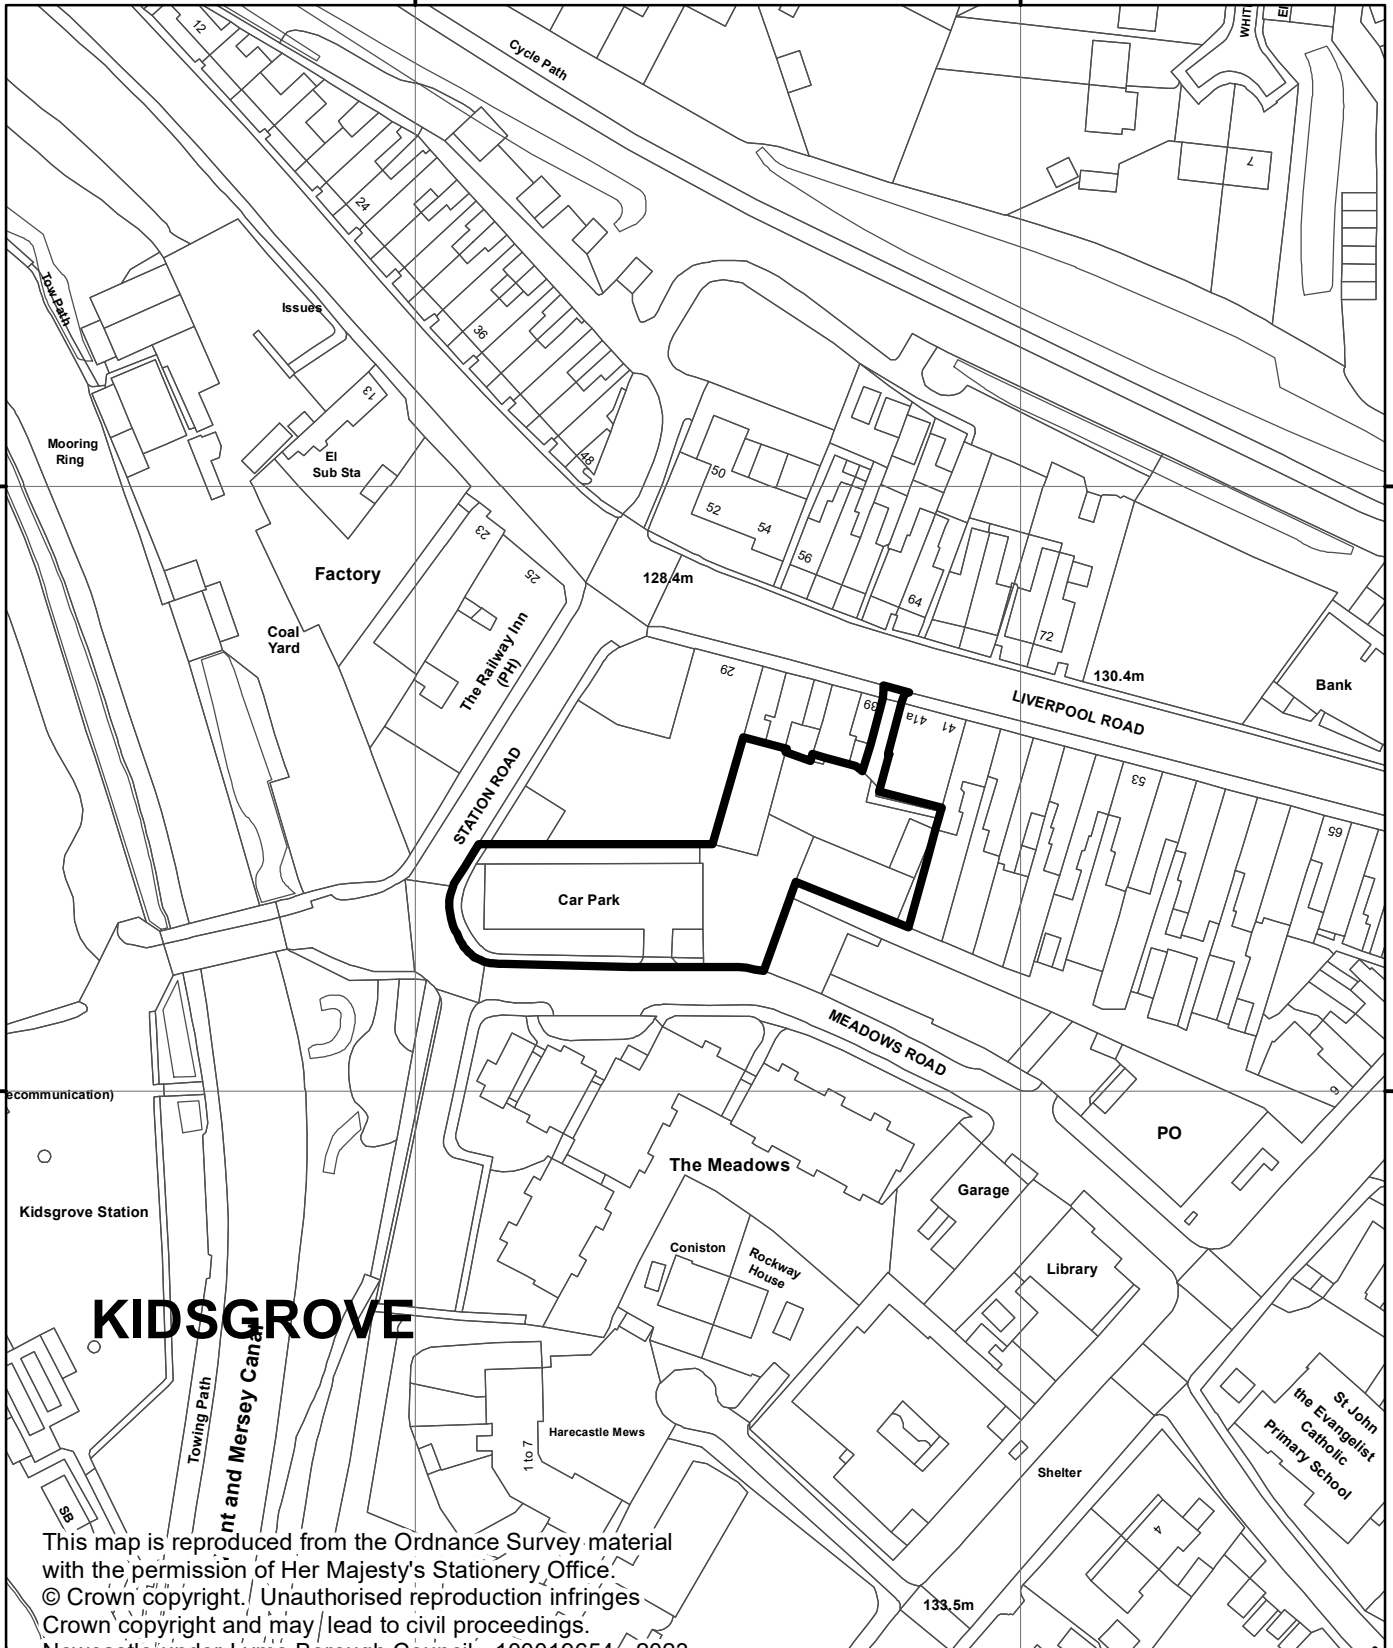

23/00638/DEEM3

Car Park
Meadows Road
Kidsgrove

383800 000000

383900 000000

354500 000000

354500 000000

354400 000000

354400 000000

383800 000000

383900 000000

This map is reproduced from the Ordnance Survey material with the permission of Her Majesty's Stationery Office. © Crown copyright. Unauthorised reproduction infringes Crown copyright and may lead to civil proceedings. Newcastle-under-Lyme Borough Council - 100019654 - 2023